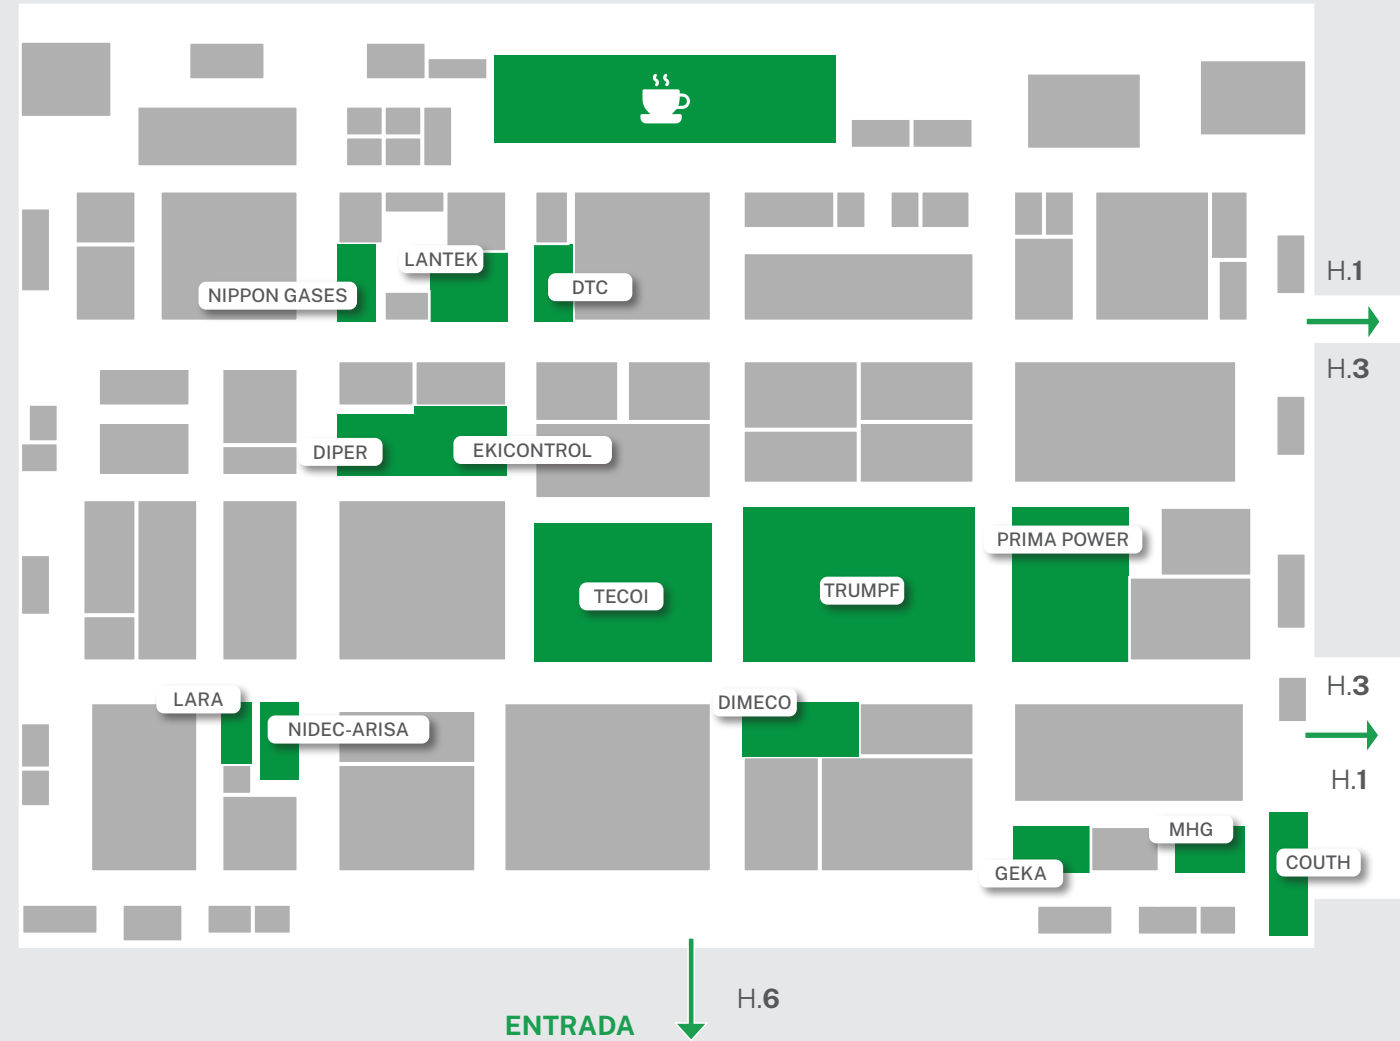

Hall 4

- DIGITALIZATION
- BIEMH TALKS
- BIEMH TV
- ROBOT DEMO
- INNOVATION WORKSHOPS
- INNOTECH AREA BY INNOBASQUE

AUTHUSB	C-15
BEAZ	B-14
BIOTZ	E-12
BULLHOST	E-10
D&A	C-15
DEVOL	C-15
EMI SUITE 4.0	D-09
ESSS	E-11
INGETEAM	F-14
INYCOM	E-03
IRONCHIP	B-06
KAYTEK	E-15
KUIK!	B-13
MAIRU	F-18
MATHWORKS	B-07
MSI	C-12
OREKA IT	C-06
REMOTE MONITORING SERVICES	C-15

SISTEPLANT	E-17
UPV / EHU	C-15
ZITU	A-08

STARTUP VILLAGE

ALIAS ROBOTICS	A-27
DATA VALUE MANAGEMENT	B-24
SAFELOC	B-26
TicTAP	B-20

Hall 5

METAL FORMING MACHINES
SHEET AND TUBE CUTTING
MACHINES

COUTH	A-02	MHG	A-05
DIMECO	D-08	NIDEC ARISA	F-11
DIPER MAQUINARIA	F-20	NIPPON GASES	F-30
DTC TECNOLOGIA	E-30	PRIMA POWER	B-14
EKICONTROL	E-25	TECOI	D-15
GEKA	C-06	TRUMPF	C-15
LANTEK	E-31		
LARA	G-14		