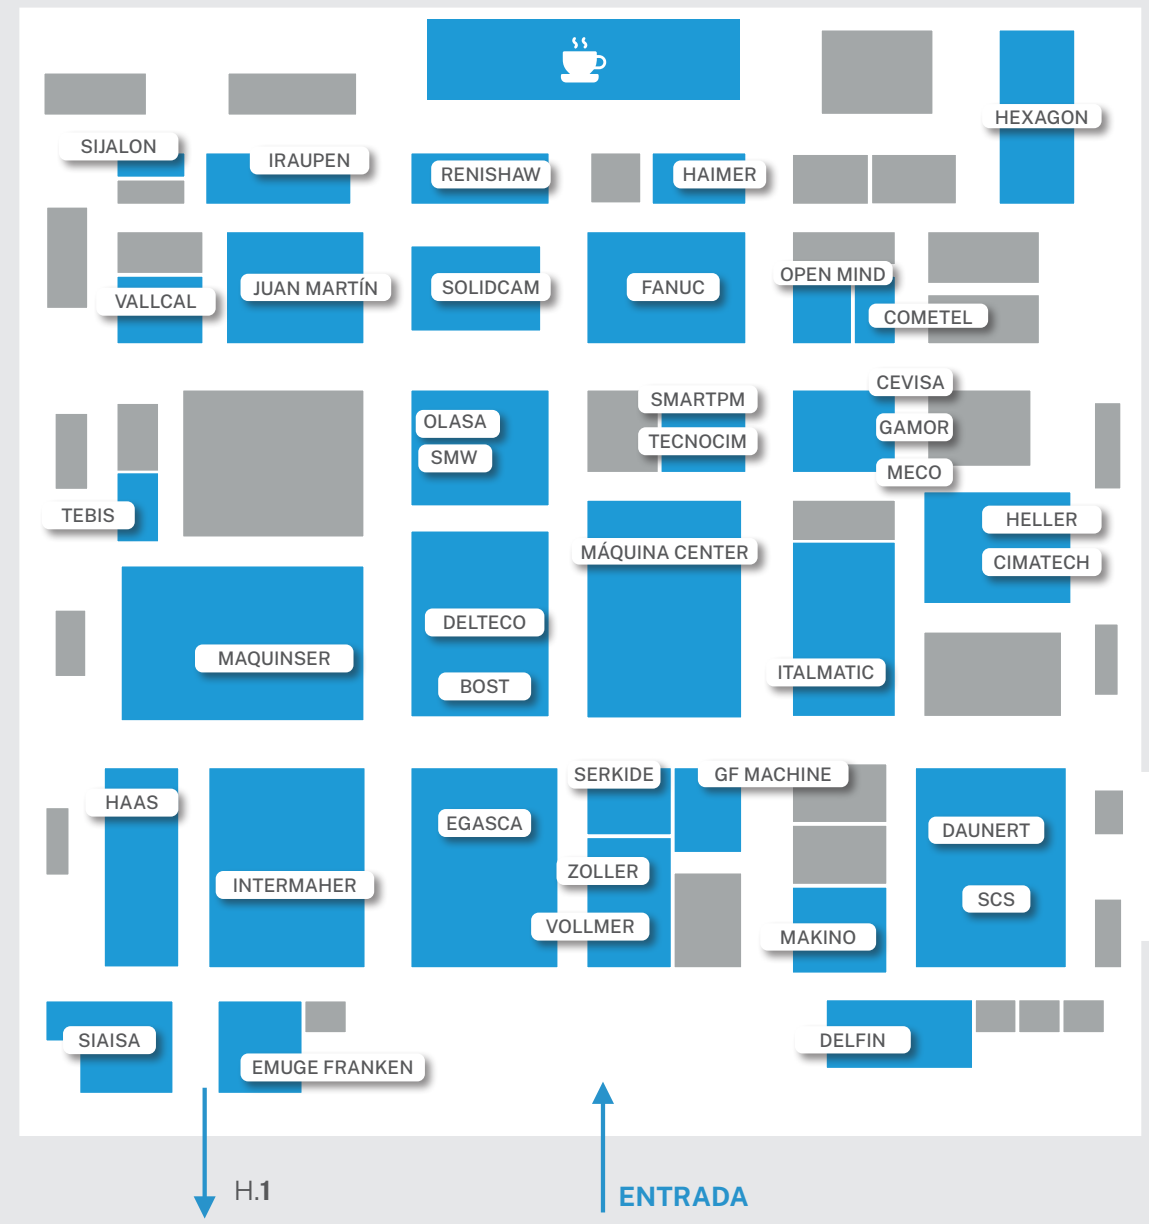

BOST	D-15	JUAN MARTIN	E-29	VALLCAL	G-32
CEVISA	C-28	MAKINO	C-06	VOLLMER	D-02
CIMATECH	A-25	MAQCENTER	C-15	ZOLLER	D-04
COMETEL	B-29	MAQUINSER	E-15		
DAUNERT	A-03	MECO	C-28		
DELFIN COMPONENTES	C-02	OPEN MIND	C-32		
DELTECO	D-15	RENISHAW	D-38		
EGASCA	D-03	SCS HIGH PRESSURE	A-03		
EMUGE-FRANKEN	F-02	SERKIDE	D-10		
FANUC	C-31	SIAISA	G-02		
GF MACHINING SOLUTIONS	C-11	SMARTPM	C-25		
HAAS	G-06	SMW AUTOBLOK	D-25		
HAIMER	C-37	TECNOCIM	C-25		
HELLER MAQUINAS HERRAMIENTA	A-25	SIJALON	G-40		
HEXAGON	A-37	SOLIDCAM	D-31		
INTERMAHER	E-03	TALLERES GAMOR	C-28		
IRAUPEN	E-35	TEBIS	G-24		
ITALMATIC	C-16	UTILLAJES OLASA	D-25