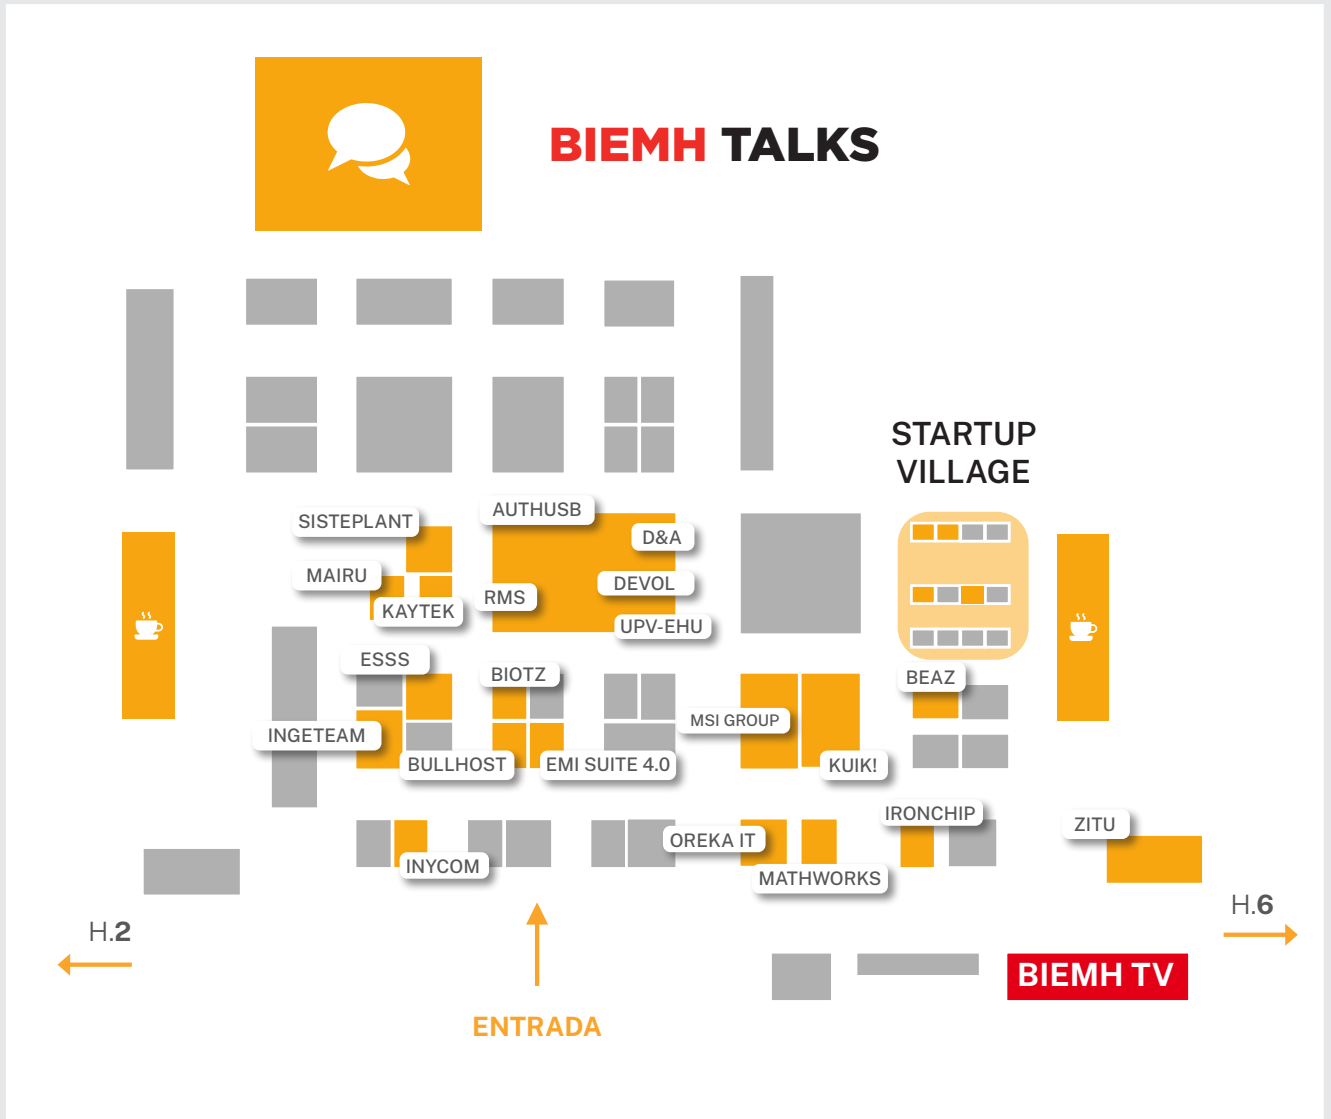

Hall 4

- DIGITALIZATION
- BIEMH TALKS
- BIEMH TV
- ROBOT DEMO
- INNOVATION WORKSHOPS
- INNOTECH AREA BY INNOBASQUE

AUTHUSB	C-15
BEAZ	B-14
BIOTZ	E-12
BULLHOST	E-10
D&A	C-15
DEVOL	C-15
EMI SUITE 4.0	D-09
ESSS	E-11
INGETEAM	F-14
INYCOM	E-03
IRONCHIP	B-06
KAYTEK	E-15
KUIK!	B-13
MAIRU	F-18
MATHWORKS	B-07
MSI	C-12
OREKA IT	C-06
REMOTE MONITORING SERVICES	C-15

SISTEPLANT	E-17
UPV / EHU	C-15
ZITU	A-08

STARTUP VILLAGE

ALIAS ROBOTICS	A-27
DATA VALUE MANAGEMENT	B-24
SAFELOC	B-26
TicTAP	B-20