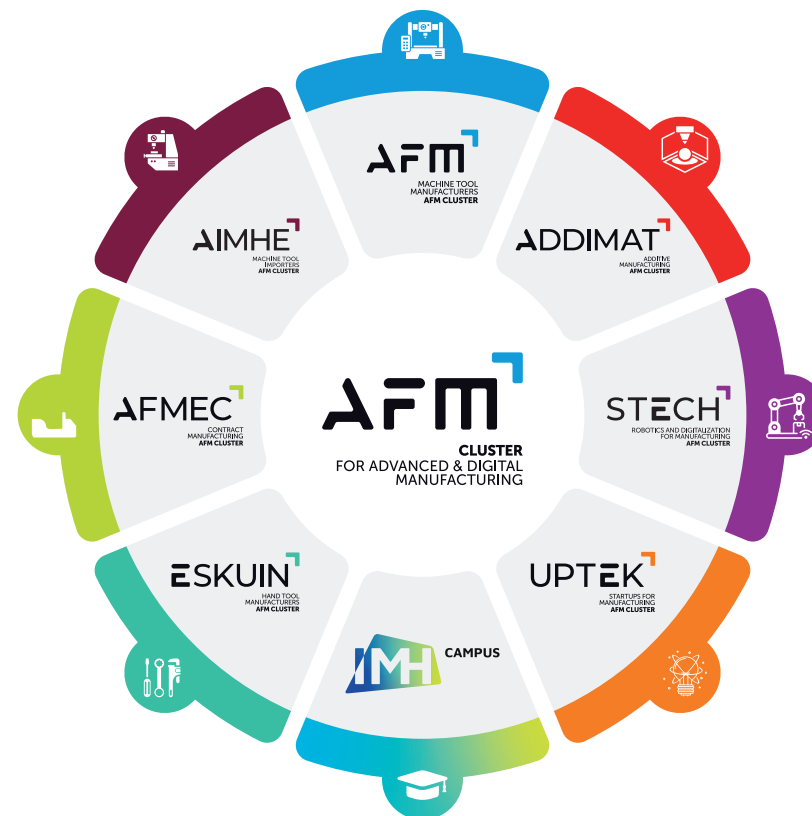

Advanced & Digital Manufacturing Technologies

ABOUT MACHINE TOOL SECTOR

Spain is the European Union's third most important producer and exporter of machine tools, and is ranked ninth in the world. This position has been achieved thanks to the commitment of manufacturers of machine tools, accessories, parts and tools to technological innovation, internationalisation and personal development.

For example, by exporting an average of over 80% of the industry's production to international markets and investing approximately 5% of turnover in Research, Development and Innovation.

ABOUT AFM CLUSTER

AFM Cluster is the organization that represents advanced and digital manufacturing industry in Spain. It comprises seven industrial associations and groups more than 800 companies with 20.000 employees. The six related and synergetic sectors which AFM Cluster serves are the following: Machine tools and advanced manufacturing technologies (AFM and AIMHE), Additive manufacturing and 3D printing (ADDIMAT), Hand tools, hardware, and industrial supply (ESKUIN), Machining and metalworking (AFMEC), Smart Technologies for the Manufacturing Industry (STECH) and Startups for advanced and digital manufacturing (UPTTEK). AFM Cluster also groups more than 100 partners who offer services for the manufacturing industry.

HOME OF THE FUTURE ¹